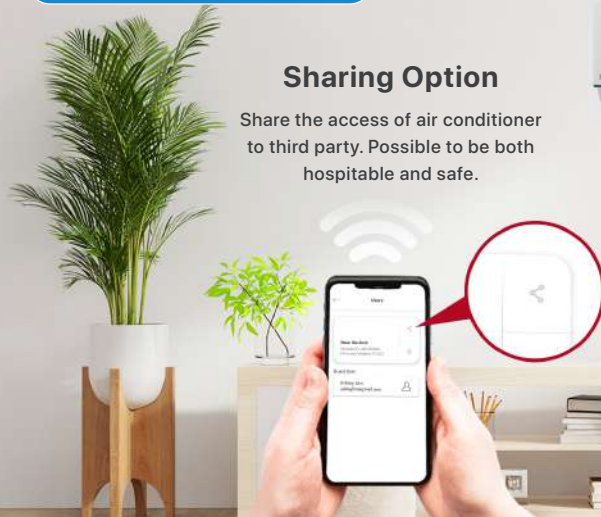

Controls Multiple AC Units on Your Fingertips

Control every air-conditioner unit from your couch without racing from room to room to change the air-conditioner settings

Dining Room

Living Room

Bedroom

Study Room

Guest Room

MY Sharing, MY Caring

Sharing Option

Share the access of air conditioner to third party. Possible to be both hospitable and safe.

Bluetooth Option

Bluetooth connection is available to connect if WiFi is not working.

MY Convenience

7-day Schedules and Timers

Set 7-day schedules and timers that adjust air-conditioner according to your lifestyle.

Voice Control With Alexa

Enjoy an effortless lifestyle upgrade with the power of voice. You can relax and take control of your air conditioner to achieve the ultimate in home comfort.

"Alexa, turn on Aircond for Bedroom."

"Alexa, set Living Room temperature to 23."

MY Energy Efficient

Energy-Efficient

Monitor AC usage & energy consumption to have better estimation of household electricity consumption*.