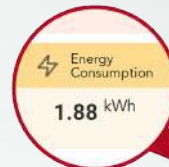

Control Different Modes/Settings

The compatible inverter and non-inverter air-conditioner are able to track indoor temperature and and review temperature history.