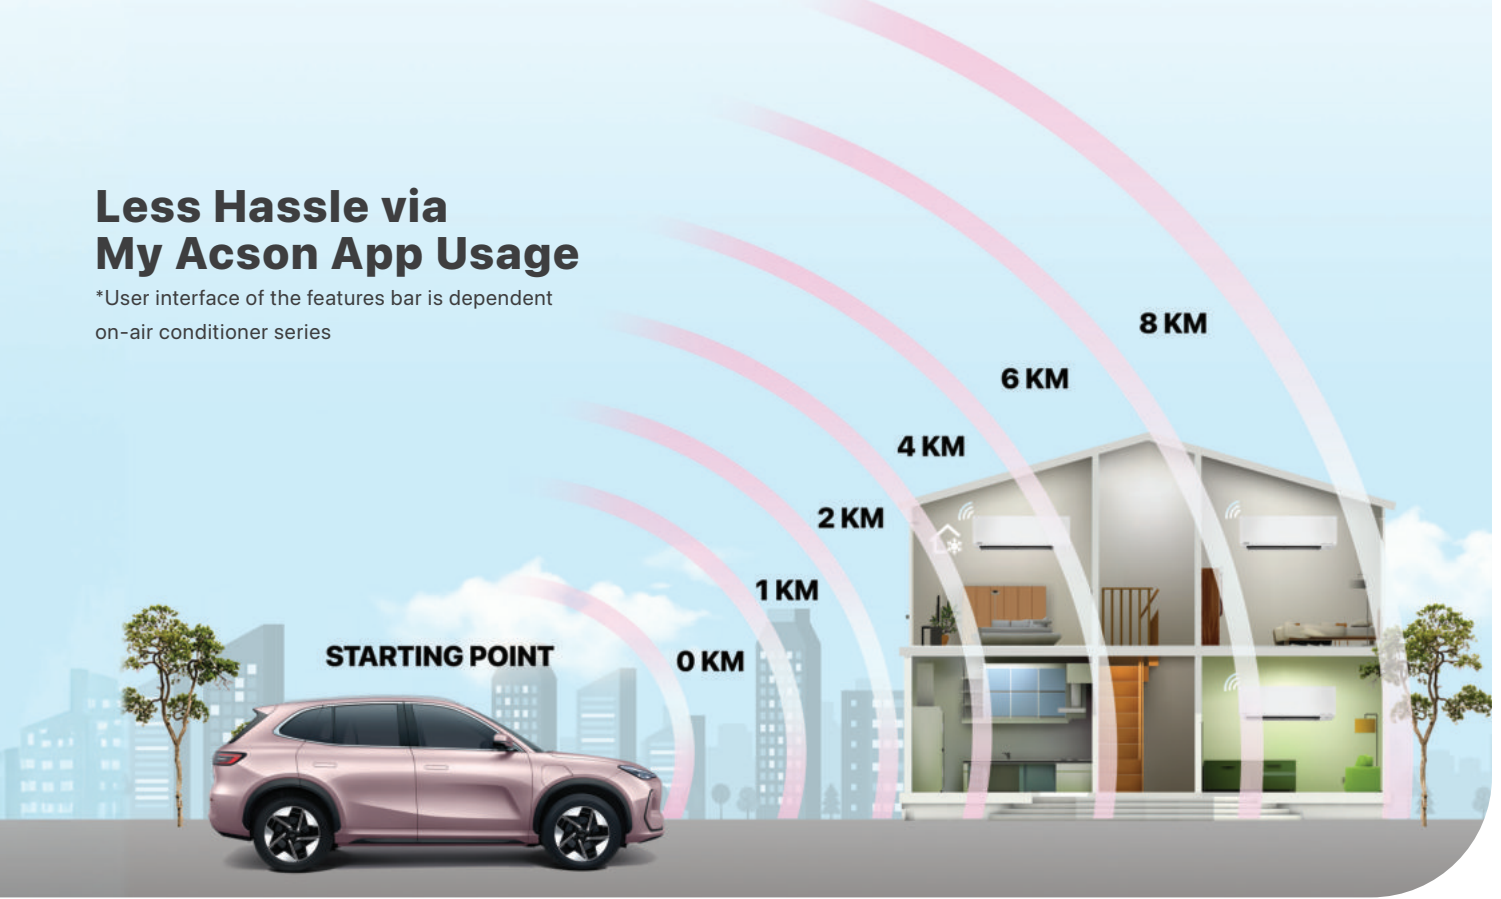

MY ACSON, MY CONTROL

On your fingertips, you have cooling switch

MY Acson

Less Hassle via My Acson App Usage

*User interface of the features bar is dependent on-air conditioner series

GeoFencing

Smart Comfort, Automatically Yours Experience the New Geofencing Feature

Your AC now works around your lifestyle. Using smart location technology, your home stays cool when you're there and saves energy when you're not.

Arriving Home (Auto-ON):

Set a distance (up to 8km) to pre-cool your home before you even reach the door.