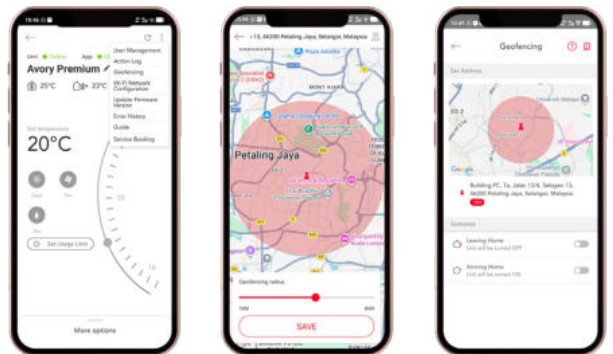

Less Hassle via My Acson App Usage

*User interface of the features bar is dependent on-air conditioner series

GeoFencing

Smart Comfort, Automatically Yours Experience the New Geofencing Feature

Your AC now works around your lifestyle. Using smart location technology, your home stays cool when you're there and saves energy when you're not.

Arriving Home (Auto-ON):

Set a distance (up to 8km) to pre-cool your home before you even reach the door.

Leaving Home (Auto-OFF):

Never worry about forgetting to turn off the AC again—it powers down automatically as you drive away.

Note: To enjoy this hands-free comfort, please set your phone's location permission to "Always On."

My Complete Control

Control Different Modes/Settings

Completely control unit even from outdoor. Able to control different modes, fan speed, air flow direction, temperature settings and the zoning system.

Controls Multiple AC Units on Your Fingertips

Control every air-conditioner unit from your couch without racing from room to room to change the air-conditioner settings