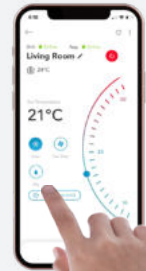

Download "MY Acson" app from App Store (iOS) or Google Play (Android).

Step 2: Add a new unit

Tap " " to add new air conditioner unit. Scan the QR code stickers that can be found on the WIFI Adaptor, inside WIFI Adaptor box or warranty card*.

*WIFI built-in unit only

Step 3: Pair up success.

You can control your air conditioner with just a single tap on your mobile screen now.

Product Specifications

Product Model	AWM01A01
Input Voltage	DC 5V
Power Consumption	750mW
Size (H x W x D)	32.1mm x 50.1mm x 15.0mm
Weight	Approx. 23g
Radio Protocol	IEEE 802.11b/g/n
Frequency Range	2.4GHz - 2.48GHz
Encryption	WPA/WPA2
Supported OS	Android 5 or later, IOS 9 or later