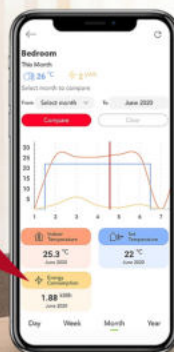

Control Different Modes/Settings

The compatible inverter and non-inverter air-conditioner are able to track indoor temperature and and review temperature history.

Energy Consumption
1.88 kWh